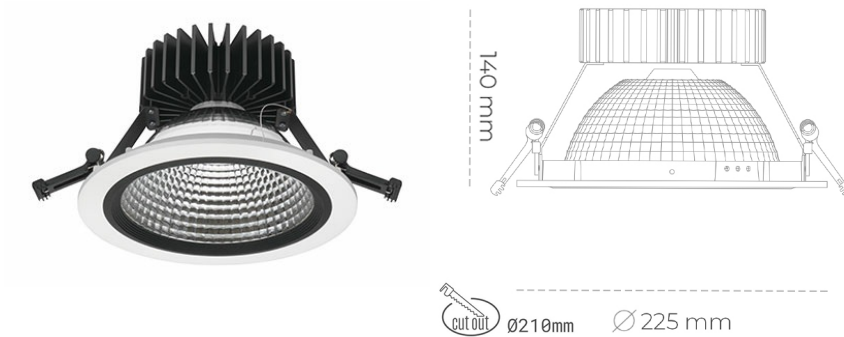

DOWNLIGHT SHERIFF Z 830 35W 55° WHITE | ON/OFF

Article number: N206-K0003-RF830-H8-###-ZC03_900-##-###

LED	COB
Light colour	3000 [K]
CRI	80
Led chip flux	4900 [lm]
Luminous flux	3920 [lm]
System power	35 [W]
Luminaire Efficiency	112 [lm/W]
Beam angle	36°
Controller	ON/OFF
MacAdam	3 SDCM

Downlight LED

LED downlight for drop ceiling installation. Aluminium housing. Glass cover included. Available in white, black and grey. Any RAL palette colour available on enquiry. Reflector beam available: 55°. Maximum power is 37W.

LUMINAIRE

Weight	1,23 [kg]
Protection rating IP , IK , class	IP 20, IK 3,
Luminaire colour	WHITE
Cover	Glass
Operating voltage	220-240V 50-60Hz

Note: All data are typical values. Tolerance of measurements +/-10% System features may change with product improvements due to technical advances.