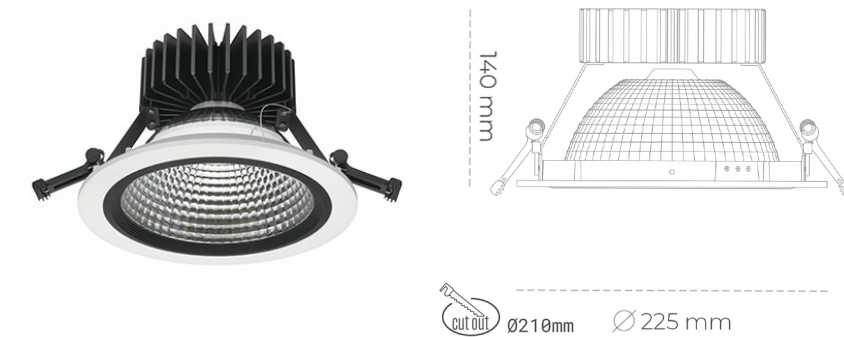

DOWNLIGHT SHERIFF Z 830 19W 55° WHITE | ON/OFF

Article number: N206-K0003-RF830-H8-##-ZC01_500-##-###

LED	COB
Light colour	3000 [K]
CRI	80
Led chip flux	2722 [lm]
Luminous flux	2177 [lm]
System power	19 [W]
Luminaire Efficiency	115 [lm/W]
Beam angle	ON/OFF
Controller	3 SDCM
MacAdam	

Downlight LED

LED downlight for drop ceiling installation. Aluminium housing. Glass cover included. Available in white, black and grey. Any RAL palette colour available on enquiry. Reflector beam available: 55°. Maximum power is 37W.

LUMINAIRE

Weight	1,23 [kg]
Protection rating IP , IK , class	IP 20, IK 3,
Luminaire colour	Glass
Cover	220-240V 50-60Hz
Operating voltage	

Note: All data are typical values. Tolerance of measurements +/-10% System features may change with product improvements due to technical advances.