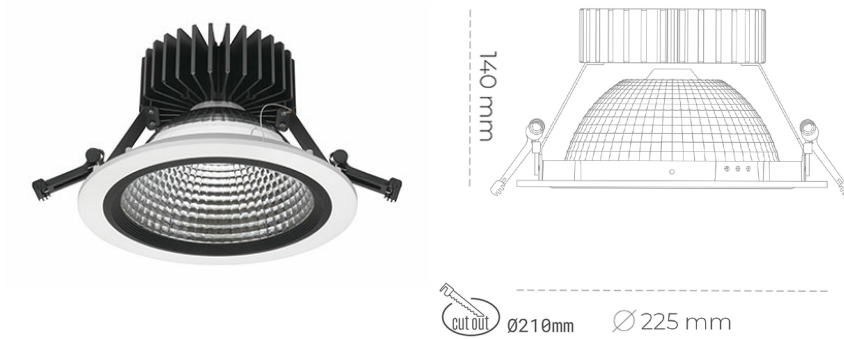

## DOWNLIGHT SHERIFF Z 827 27W 55° WHITE | ON/OFF

Article number: N206-K0003-RF827-H8-###-ZC02\_700-##-###

LED	COB
Light colour	2700 [K]
CRI	80
Led chip flux	3772 [lm]
Luminous flux	3017 [lm]
System power	27 [W]
Luminaire Efficiency	112 [lm/W]
Beam angle	36°
Controller	ON/OFF
MacAdam	3 SDCM

### Downlight LED

LED downlight for drop ceiling installation. Aluminium housing. Glass cover included. Available in white, black and grey. Any RAL palette colour available on enquiry. Reflector beam available: 55°. Maximum power is 37W.

### LUMINAIRE

Weight	1,23 [kg]
Protection rating IP , IK , class	IP 20, IK 3,
Luminaire colour	WHITE
Cover	Glass
Operating voltage	220-240V 50-60Hz

Note: All data are typical values. Tolerance of measurements +/-10% System features may change with product improvements due to technical advances.