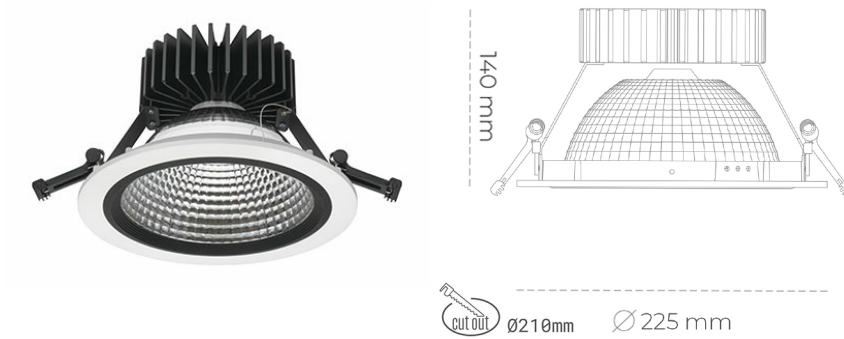

DOWNLIGHT SHERIFF Z 827 25W 55° WHITE | ON/OFF

Article number: N206-K0003-RF827-H8-###-ZC02_650-##-###

LED	COB
Light colour	2700 [K]
CRI	80
Led chip flux	3502 [lm]
Luminous flux	2801 [lm]
System power	25 [W]
Luminaire Efficiency	112 [lm/W]
Beam angle	36°
Controller	ON/OFF
MacAdam	3 SDCM

Downlight LED

LED downlight for drop ceiling installation. Aluminium housing. Glass cover included. Available in white, black and grey. Any RAL palette colour available on enquiry. Reflector beam available: 55°. Maximum power is 37W.

LUMINAIRE

Weight	1,23 [kg]
Protection rating IP , IK , class	IP 20, IK 3,
Luminaire colour	WHITE
Cover	Glass
Operating voltage	220-240V 50-60Hz

Note: All data are typical values. Tolerance of measurements +/-10% System features may change with product improvements due to technical advances.