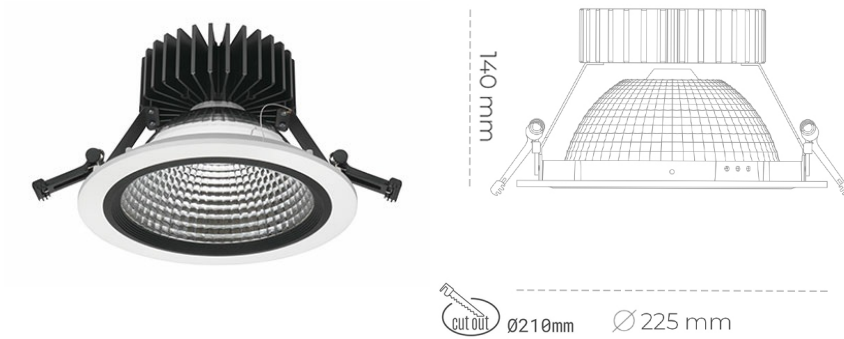

DOWNLIGHT SHERIFF Z 827 13W 55° WHITE | ON/OFF

Article number: N206-K0003-RF827-H8-###-ZC01_350-##-###

LED	COB
Light colour	2700 [K]
CRI	80
Led chip flux	1886 [lm]
Luminous flux	1508 [lm]
System power	13 [W]
Luminaire Efficiency	116 [lm/W]
Beam angle	36°
Controller	ON/OFF
MacAdam	3 SDCM

Downlight LED

LED downlight for drop ceiling installation. Aluminium housing. Glass cover included. Available in white, black and grey. Any RAL palette colour available on enquiry. Reflector beam available: 55°. Maximum power is 37W.

LUMINAIRE

Weight	1,23 [kg]
Protection rating IP , IK , class	IP 20, IK 3,
Luminaire colour	WHITE
Cover	Glass
Operating voltage	220-240V 50-60Hz

Note: All data are typical values. Tolerance of measurements +/-10% System features may change with product improvements due to technical advances.