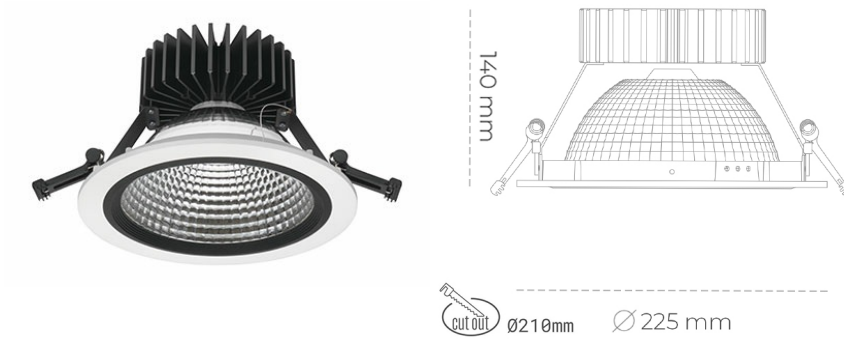

# DOWNLIGHT SHERIFF Z 940 25W 55° WHITE PREMIUM WHITE ON/OFF

Article number: N206-K0003-PW940-HA-###-ZC02\_650-##-###

LED	COB
Light colour	4000 [K] PREMIUM WHITE
CRI	90
Led chip flux	3398 [lm]
Luminous flux	2718 [lm]
System power	25 [W]
Luminaire Efficiency	109 [lm/W]
Beam angle	36°
Controller	ON/OFF
MacAdam	3 SDCM

### Downlight LED

LED downlight for drop ceiling installation. Aluminium housing. Glass cover included. Available in white, black and grey. Any RAL palette colour available on enquiry. Reflector beam available: 55°. Maximum power is 37W.

### LUMINAIRE

Weight	1,23 [kg]
Protection rating IP , IK , class	IP 20, IK 3,
Luminaire colour	WHITE
Cover	Glass
Operating voltage	220-240V 50-60Hz

Note: All data are typical values. Tolerance of measurements +/-10% System features may change with product improvements due to technical advances.