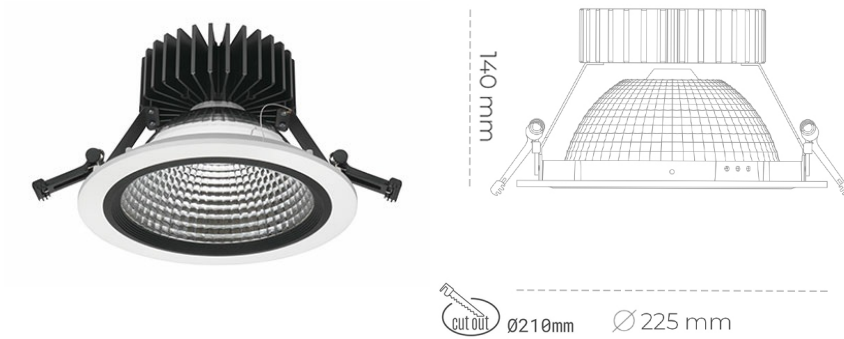

DOWNLIGHT SHERIFF Z 940 20W 55° WHITE PREMIUM WHITE ON/OFF

Article number: N206-K0003-PW940-HA-###-ZC01_500-##-###

LED	COB
Light colour	4000 [K] PREMIUM WHITE
CRI	90
Led chip flux	2663 [lm]
Luminous flux	2130 [lm]
System power	20 [W]
Luminaire Efficiency	107 [lm/W]
Beam angle	36°
Controller	ON/OFF
MacAdam	3 SDCM

Downlight LED

LED downlight for drop ceiling installation. Aluminium housing. Glass cover included. Available in white, black and grey. Any RAL palette colour available on enquiry. Reflector beam available: 55°. Maximum power is 37W.

LUMINAIRE

Weight	1,23 [kg]
Protection rating IP , IK , class	IP 20, IK 3,
Luminaire colour	WHITE
Cover	Glass
Operating voltage	220-240V 50-60Hz

Note: All data are typical values. Tolerance of measurements +/-10% System features may change with product improvements due to technical advances.