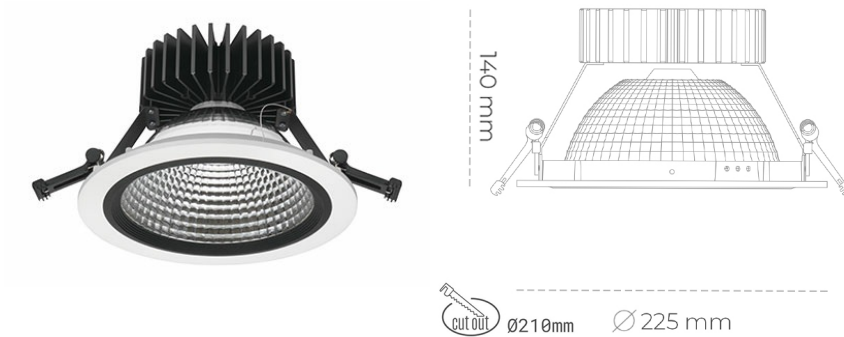

DOWNLIGHT SHERIFF Z 940 11W 55° WHITE PREMIUM WHITE ON/OFF

Article number: N206-K0003-PW940-HA-###-ZC01_250-##-###

| | |
|----------------------|------------------------|
| LED | COB |
| Light colour | 4000 [K] PREMIUM WHITE |
| CRI | 90 |
| Led chip flux | 1343 [lm] |
| Luminous flux | 1074 [lm] |
| System power | 11 [W] |
| Luminaire Efficiency | 98 [lm/W] |
| Beam angle | 36° |
| Controller | ON/OFF |
| MacAdam | 3 SDCM |

Downlight LED

LED downlight for drop ceiling installation. Aluminium housing. Glass cover included. Available in white, black and grey. Any RAL palette colour available on enquiry. Reflector beam available: 55°. Maximum power is 37W.

LUMINAIRE

| | |
|-----------------------------------|------------------|
| Weight | 1,23 [kg] |
| Protection rating IP , IK , class | IP 20, IK 3, |
| Luminaire colour | WHITE |
| Cover | Glass |
| Operating voltage | 220-240V 50-60Hz |