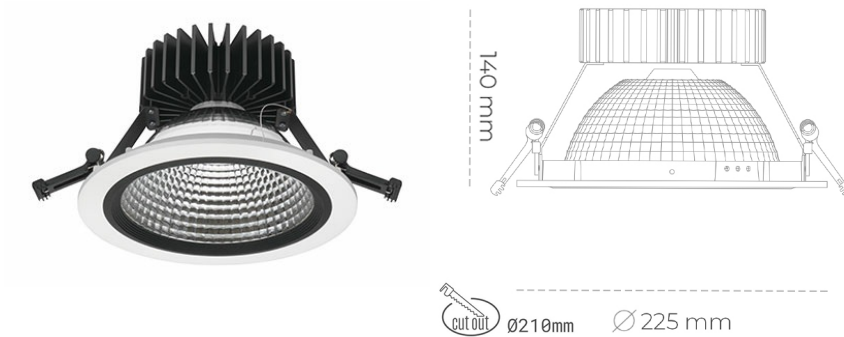

DOWNLIGHT SHERIFF Z 930 35W 55° WHITE PREMIUM COLOR ON/OFF

Article number: N206-K0003-PC930-HA-###-ZC03_900-##-###

LED	COB
Light colour	3000 [K] PREMIUM COLOR
CRI	90
Led chip flux	3660 [lm]
Luminous flux	2928 [lm]
System power	35 [W]
Luminaire Efficiency	84 [lm/W]
Beam angle	36°
Controller	ON/OFF
MacAdam	3 SDCM

Downlight LED

LED downlight for drop ceiling installation. Aluminium housing. Glass cover included. Available in white, black and grey. Any RAL palette colour available on enquiry. Reflector beam available: 55°. Maximum power is 37W.

LUMINAIRE

Weight	1,23 [kg]
Protection rating IP , IK , class	IP 20, IK 3,
Luminaire colour	WHITE
Cover	Glass
Operating voltage	220-240V 50-60Hz

Note: All data are typical values. Tolerance of measurements +/-10% System features may change with product improvements due to technical advances.