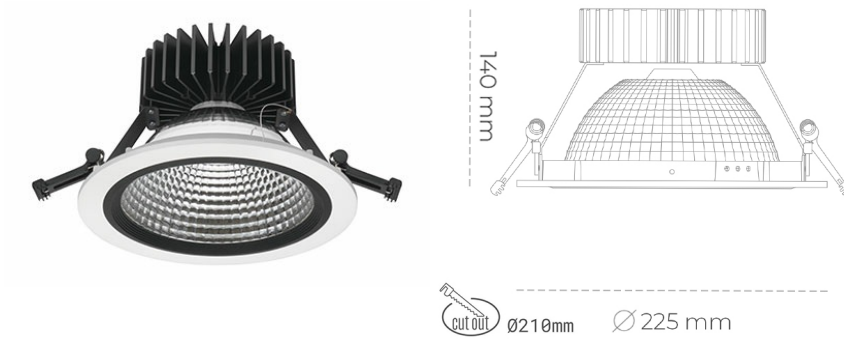

# DOWNLIGHT SHERIFF Z 930 31W 55° WHITE PREMIUM COLOR ON/OFF

Article number: N206-K0003-PC930-HA-###-ZC03\_800-##-###

|                      |                        |
|----------------------|------------------------|
| LED                  | COB                    |
| Light colour         | 3000 [K] PREMIUM COLOR |
| CRI                  | 90                     |
| Led chip flux        | 3317 [lm]              |
| Luminous flux        | 2653 [lm]              |
| System power         | 31 [W]                 |
| Luminaire Efficiency | 86 [lm/W]              |
| Beam angle           | 36°                    |
| Controller           | ON/OFF                 |
| MacAdam              | 3 SDCM                 |

### Downlight LED

LED downlight for drop ceiling installation. Aluminium housing. Glass cover included. Available in white, black and grey. Any RAL palette colour available on enquiry. Reflector beam available: 55°. Maximum power is 37W.

### LUMINAIRE

|                                   |                  |
|-----------------------------------|------------------|
| Weight                            | 1,23 [kg]        |
| Protection rating IP , IK , class | IP 20, IK 3,     |
| Luminaire colour                  | WHITE            |
| Cover                             | Glass            |
| Operating voltage                 | 220-240V 50-60Hz |