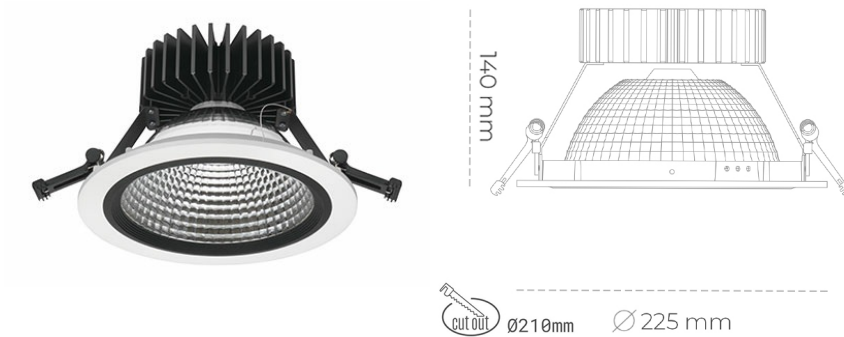

DOWNLIGHT SHERIFF Z 930 27W 55° WHITE PREMIUM COLOR ON/OFF

Article number: N206-K0003-PC930-HA-###-ZC02_700-##-###

LED	COB
Light colour	3000 [K] PREMIUM COLOR
CRI	90
Led chip flux	2960 [lm]
Luminous flux	2368 [lm]
System power	27 [W]
Luminaire Efficiency	88 [lm/W]
Beam angle	ON/OFF
Controller	3 SDCM
MacAdam	

Downlight LED

LED downlight for drop ceiling installation. Aluminium housing. Glass cover included. Available in white, black and grey. Any RAL palette colour available on enquiry. Reflector beam available: 55°. Maximum power is 37W.

LUMINAIRE

Weight	1,23 [kg]
Protection rating IP , IK , class	IP 20, IK 3,
Luminaire colour	Glass
Cover	220-240V 50-60Hz
Operating voltage	

Note: All data are typical values. Tolerance of measurements +/-10% System features may change with product improvements due to technical advances.