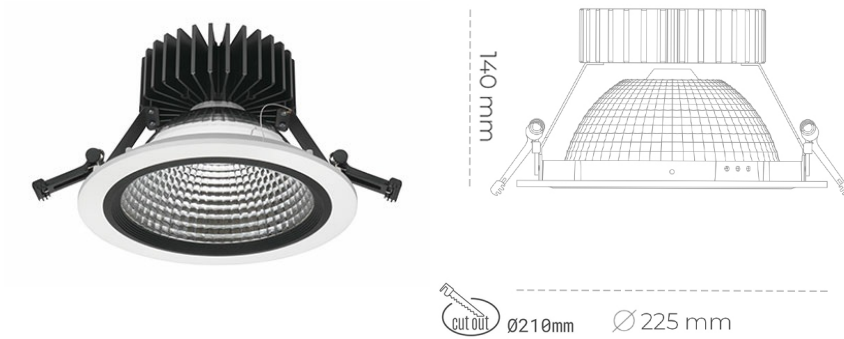

# DOWNLIGHT SHERIFF Z 930 21W 55° WHITE PREMIUM COLOR ON/OFF

Article number: N206-K0003-PC930-HA-##-ZC02\_550-##-###

LED	COB
Light colour	3000 [K] PREMIUM COLOR
CRI	90
Led chip flux	2396 [lm]
Luminous flux	1916 [lm]
System power	21 [W]
Luminaire Efficiency	91 [lm/W]
Beam angle	36°
Controller	ON/OFF
MacAdam	3 SDCM

### Downlight LED

LED downlight for drop ceiling installation. Aluminium housing. Glass cover included. Available in white, black and grey. Any RAL palette colour available on enquiry. Reflector beam available: 55°. Maximum power is 37W.

### LUMINAIRE

Weight	1,23 [kg]
Protection rating IP , IK , class	IP 20, IK 3,
Luminaire colour	WHITE
Cover	Glass
Operating voltage	220-240V 50-60Hz

Note: All data are typical values. Tolerance of measurements +/-10% System features may change with product improvements due to technical advances.