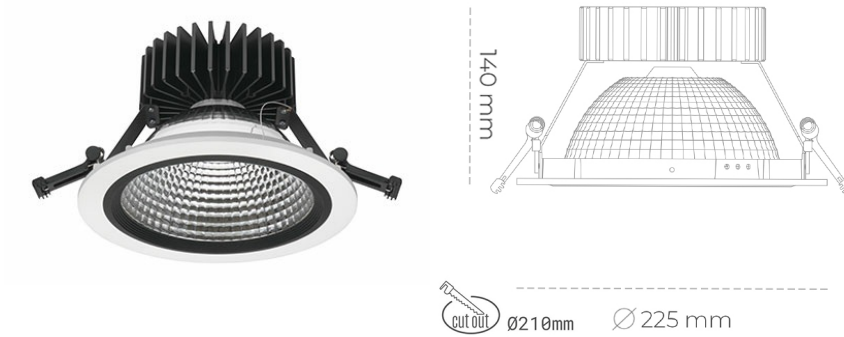

DOWNLIGHT SHERIFF Z 930 25W 55° WHITE CRI97 ON/OFF

LED	COB
Light colour	3000 [K] CRI97
CRI	90
Led chip flux	2797 [lm]
Luminous flux	2237 [lm]
System power	25 [W]
Luminaire Efficiency	89 [lm/W]
Beam angle	36°
Controller	ON/OFF
MacAdam	3 SDCM

Downlight LED

LED downlight for drop ceiling installation. Aluminium housing. Glass cover included. Available in white, black and grey. Any RAL palette colour available on enquiry. Reflector beam available: 55°. Maximum power is 37W.

LUMINAIRE

Weight	1,23 [kg]
Protection rating IP , IK , class	IP 20, IK 3,
Luminaire colour	WHITE
Cover	Glass
Operating voltage	220-240V 50-60Hz

Note: All data are typical values. Tolerance of measurements +/-10% System features may change with product improvements due to technical advances.

OPTIONS

RAL colours on enquiry, Casambi on enquiry, DALI on enquiry, Phase-cut dimming on enquiry.

Generated: 26.06.2024

+48 32 388 80 00

www.cora.pl
cora@cora.pl

Street: Ignatza Hakuby 18
41-914 Bytom, Polska