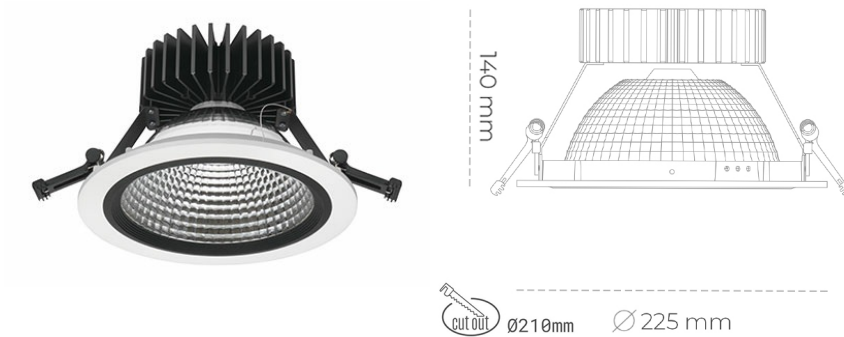

## DOWNLIGHT SHERIFF Z 930 14W 55° WHITE CRI97 ON/OFF

Article number: N206-K0003-HI930-H8-###-ZC01\_350-##-###

LED	COB
Light colour	3000 [K] CRI97
CRI	90
Led chip flux	1575 [lm]
Luminous flux	1260 [lm]
System power	14 [W]
Luminaire Efficiency	90 [lm/W]
Beam angle	ON/OFF
Controller	3 SDCM
MacAdam	

### Downlight LED

LED downlight for drop ceiling installation. Aluminium housing. Glass cover included. Available in white, black and grey. Any RAL palette colour available on enquiry. Reflector beam available: 55°. Maximum power is 37W.

### LUMINAIRE

Weight	1,23 [kg]
Protection rating IP , IK , class	IP 20, IK 3,
Luminaire colour	Glass
Cover	220-240V 50-60Hz
Operating voltage	

Note: All data are typical values. Tolerance of measurements +/-10% System features may change with product improvements due to technical advances.