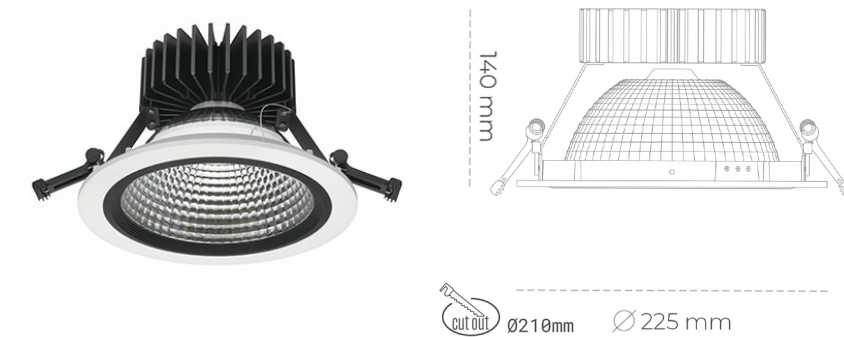

## DOWNLIGHT SHERIFF Z 957 27W 55° WHITE SPECIAL ON/OFF

Article number: N206-K0003-CC957-H8-###-ZC02\_700-##-###

LED	COB
Light colour	5700 [K] SPECIAL
CRI	90
Led chip flux	3484 [lm]
Luminous flux	2787 [lm]
System power	27 [W]
Luminaire Efficiency	103 [lm/W]
Beam angle	36°
Controller	ON/OFF
MacAdam	3 SDCM

### Downlight LED

LED downlight for drop ceiling installation. Aluminium housing. Glass cover included. Available in white, black and grey. Any RAL palette colour available on enquiry. Reflector beam available: 55°. Maximum power is 37W.

### LUMINAIRE

Weight	1,23 [kg]
Protection rating IP , IK , class	IP 20, IK 3,
Luminaire colour	WHITE
Cover	Glass
Operating voltage	220-240V 50-60Hz

Note: All data are typical values. Tolerance of measurements +/-10% System features may change with product improvements due to technical advances.