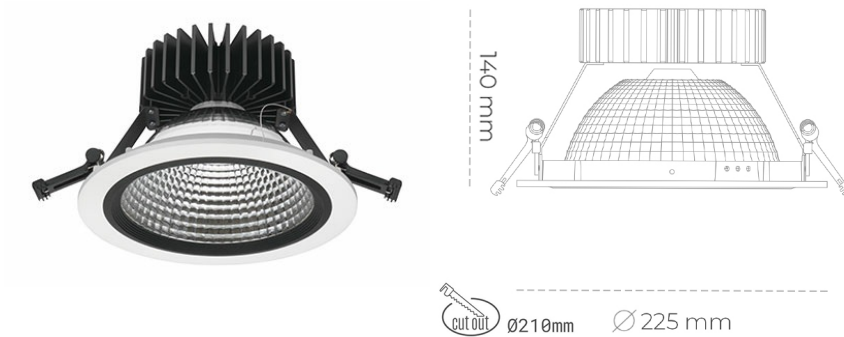

# DOWNLIGHT SHERIFF Z 957 23W 55° WHITE SPECIAL ON/OFF

Article number: N206-K0003-CC957-H8-###-ZC02\_600-##-###

LED	COB
Light colour	5700 [K] SPECIAL
CRI	90
Led chip flux	3023 [lm]
Luminous flux	2418 [lm]
System power	23 [W]
Luminaire Efficiency	105 [lm/W]
Beam angle	36°
Controller	ON/OFF
MacAdam	3 SDCM

### Downlight LED

LED downlight for drop ceiling installation. Aluminium housing. Glass cover included. Available in white, black and grey. Any RAL palette colour available on enquiry. Reflector beam available: 55°. Maximum power is 37W.

### LUMINAIRE

Weight	1,23 [kg]
Protection rating IP , IK , class	IP 20, IK 3,
Luminaire colour	WHITE
Cover	Glass
Operating voltage	220-240V 50-60Hz

Note: All data are typical values. Tolerance of measurements +/-10% System features may change with product improvements due to technical advances.