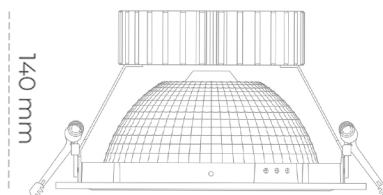

# DOWNLIGHT SHERIFF Z 942 27W 55° WHITE MEAT WHITE ON/OFF

Article number: N206-K0003-CC942-H8-###-ZC02\_700-##-###

LED	COB
Light colour	4200 [K] MEAT WHITE
CRI	90
Led chip flux	2695 [lm]
Luminous flux	2156 [lm]
System power	27 [W]
Luminaire Efficiency	80 [lm/W]
Beam angle	36°
Controller	ON/OFF
MacAdam	3 SDCM

### Downlight LED

LED downlight for drop ceiling installation. Aluminium housing. Glass cover included. Available in white, black and grey. Any RAL palette colour available on enquiry. Reflector beam available: 55°. Maximum power is 37W.

### LUMINAIRE

Weight	1,23 [kg]
Protection rating IP , IK , class	IP 20, IK 3,
Luminaire colour	WHITE
Cover	Glass
Operating voltage	220-240V 50-60Hz

Note: All data are typical values. Tolerance of measurements +/-10% System features may change with product improvements due to technical advances.