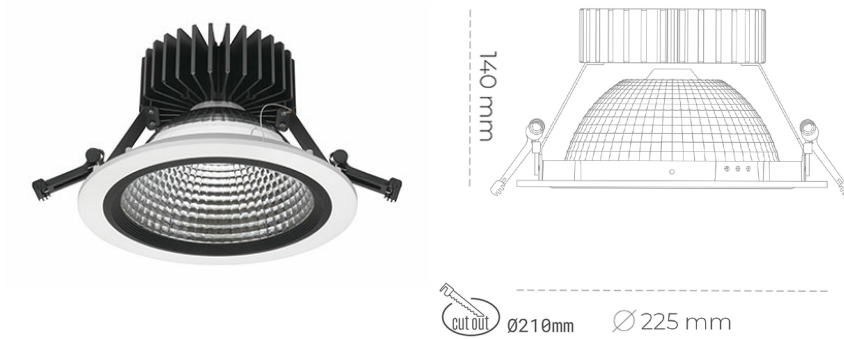

DOWNLIGHT SHERIFF Z 942 19W 55° WHITE MEAT WHITE ON/OFF

Article number: N206-K0003-CC942-H8-###-ZC01_500-##-###

LED	COB
Light colour	4200 [K] MEAT WHITE
CRI	90
Led chip flux	1976 [lm]
Luminous flux	1580 [lm]
System power	19 [W]
Luminaire Efficiency	83 [lm/W]
Beam angle	36°
Controller	ON/OFF
MacAdam	3 SDCM

Downlight LED

LED downlight for drop ceiling installation. Aluminium housing. Glass cover included. Available in white, black and grey. Any RAL palette colour available on enquiry. Reflector beam available: 55°. Maximum power is 37W.

LUMINAIRE

Weight	1,23 [kg]
Protection rating IP , IK , class	IP 20, IK 3,
Luminaire colour	WHITE
Cover	Glass
Operating voltage	220-240V 50-60Hz

Note: All data are typical values. Tolerance of measurements +/-10% System features may change with product improvements due to technical advances.