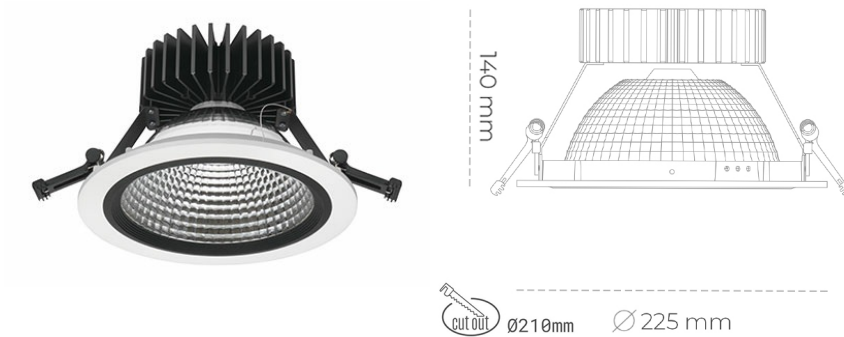

DOWNLIGHT SHERIFF Z 940 25W 55° WHITE HI EFFICIENT ON/OFF

LED	COB
Light colour	4000 [K] HI EFFICIENT
CRI	90
Led chip flux	4090 [lm]
Luminous flux	3272 [lm]
System power	25 [W]
Luminaire Efficiency	131 [lm/W]
Beam angle	36°
Controller	ON/OFF
MacAdam	3 SDCM

Downlight LED

LED downlight for drop ceiling installation. Aluminium housing. Glass cover included. Available in white, black and grey. Any RAL palette colour available on enquiry. Reflector beam available: 55°. Maximum power is 37W.

LUMINAIRE

Weight	1,23 [kg]
Protection rating IP , IK , class	IP 20, IK 3,
Luminaire colour	WHITE
Cover	Glass
Operating voltage	220-240V 50-60Hz

Note: All data are typical values. Tolerance of measurements +/-10% System features may change with product improvements due to technical advances.

OPTIONS

RAL colours on enquiry, Casambi on enquiry, DALI on enquiry, Phase-cut dimming on enquiry.

Generated: 16.07.2024

+48 32 388 80 00

www.cora.pl
cora@cora.pl

Street: Ignatza Hakuby 18
41-914 Bytom, Polska