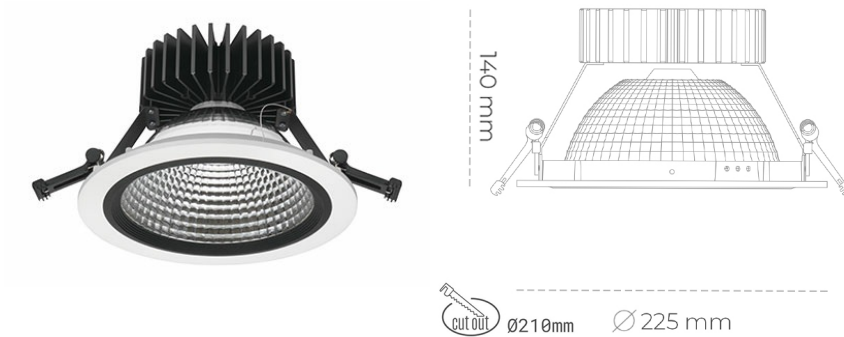

DOWNLIGHT SHERIFF Z 935 31W 55° WHITE HI EFFICIENT ON/OFF

Article number: N206-K0003-BB935-H8-###-ZC03_800-##-###

LED	COB
Light colour	3500 [K] HI EFFICIENT
CRI	90
Led chip flux	4723 [lm]
Luminous flux	3778 [lm]
System power	31 [W]
Luminaire Efficiency	122 [lm/W]
Beam angle	ON/OFF
Controller	3 SDCM
MacAdam	

Downlight LED

LED downlight for drop ceiling installation. Aluminium housing. Glass cover included. Available in white, black and grey. Any RAL palette colour available on enquiry. Reflector beam available: 55°. Maximum power is 37W.

LUMINAIRE

Weight	1,23 [kg]
Protection rating IP , IK , class	IP 20, IK 3,
Luminaire colour	Glass
Cover	220-240V 50-60Hz
Operating voltage	

Note: All data are typical values. Tolerance of measurements +/-10% System features may change with product improvements due to technical advances.