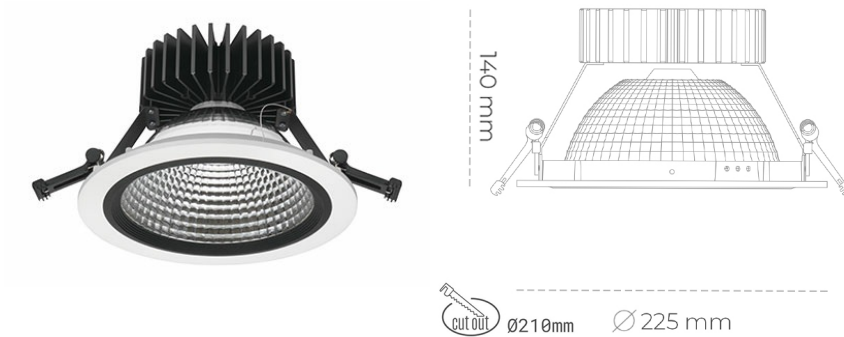

DOWNLIGHT SHERIFF Z 935 19W 55° WHITE HI EFFICIENT ON/OFF

LED	COB
Light colour	3500 [K] HI EFFICIENT
CRI	90
Led chip flux	3054 [lm]
Luminous flux	2443 [lm]
System power	19 [W]
Luminaire Efficiency	129 [lm/W]
Beam angle	36°
Controller	ON/OFF
MacAdam	3 SDCM

Downlight LED

LED downlight for drop ceiling installation. Aluminium housing. Glass cover included. Available in white, black and grey. Any RAL palette colour available on enquiry. Reflector beam available: 55°. Maximum power is 37W.

LUMINAIRE

Weight	1,23 [kg]
Protection rating IP , IK , class	IP 20, IK 3,
Luminaire colour	WHITE
Cover	Glass
Operating voltage	220-240V 50-60Hz

Note: All data are typical values. Tolerance of measurements +/-10% System features may change with product improvements due to technical advances.

OPTIONS

RAL colours on enquiry, Casambi on enquiry, DALI on enquiry, Phase-cut dimming on enquiry.

Generated: 16.07.2024

+48 32 388 80 00

www.cora.pl
cora@cora.pl

Street: Ignatza Hakuby 18
41-914 Bytom, Polska