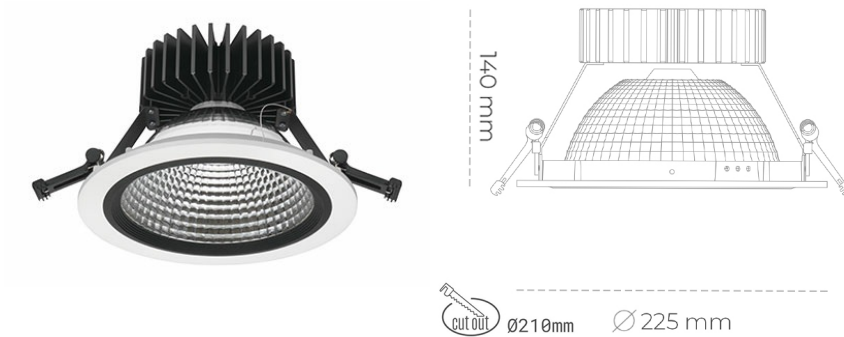

DOWNLIGHT SHERIFF Z 935 14W 55° WHITE HI EFFICIENT ON/OFF

Article number: N206-K0003-BB935-H8-###-ZC01_350-##-###

LED	COB
Light colour	3500 [K] HI EFFICIENT
CRI	90
Led chip flux	2174 [lm]
Luminous flux	1739 [lm]
System power	14 [W]
Luminaire Efficiency	124 [lm/W]
Beam angle	36°
Controller	ON/OFF
MacAdam	3 SDCM

Downlight LED

LED downlight for drop ceiling installation. Aluminium housing. Glass cover included. Available in white, black and grey. Any RAL palette colour available on enquiry. Reflector beam available: 55°. Maximum power is 37W.

LUMINAIRE

Weight	1,23 [kg]
Protection rating IP , IK , class	IP 20, IK 3,
Luminaire colour	WHITE
Cover	Glass
Operating voltage	220-240V 50-60Hz

Note: All data are typical values. Tolerance of measurements +/-10% System features may change with product improvements due to technical advances.