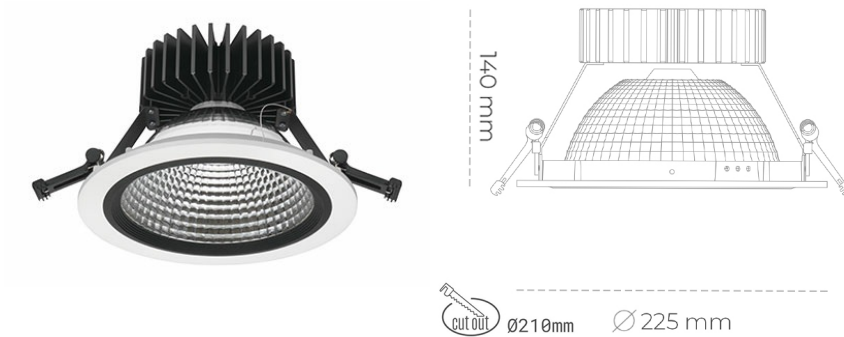

DOWNLIGHT SHERIFF Z 930 23W 55° WHITE HI EFFICIENT ON/OFF

Article number: N206-K0003-BB930-H8-###-ZC02_600-##-###

LED	COB
Light colour	3000 [K] HI EFFICIENT
CRI	90
Led chip flux	3787 [lm]
Luminous flux	3029 [lm]
System power	23 [W]
Luminaire Efficiency	132 [lm/W]
Beam angle	36°
Controller	ON/OFF
MacAdam	3 SDCM

Downlight LED

LED downlight for drop ceiling installation. Aluminium housing. Glass cover included. Available in white, black and grey. Any RAL palette colour available on enquiry. Reflector beam available: 55°. Maximum power is 37W.

LUMINAIRE

Weight	1,23 [kg]
Protection rating IP , IK , class	IP 20, IK 3,
Luminaire colour	WHITE
Cover	Glass
Operating voltage	220-240V 50-60Hz

Note: All data are typical values. Tolerance of measurements +/-10% System features may change with product improvements due to technical advances.