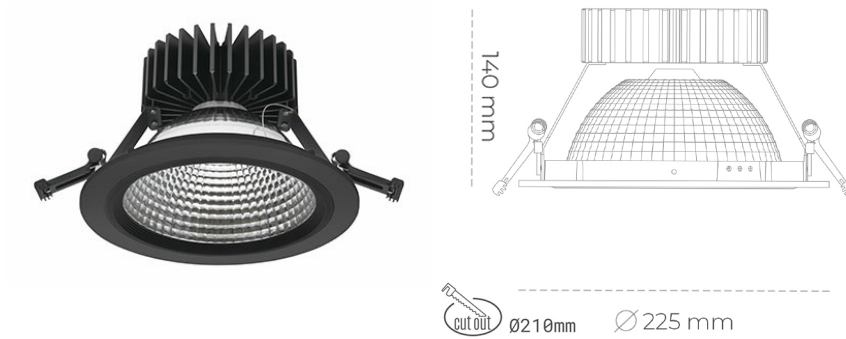

DOWNLIGHT SHERIFF Z 825 35W 55° BLACK BREAD ON/OFF

Article number: N206-K0002-VF825-H8-###-ZC03_900-##-###

LED	COB
Light colour	2500 [K] BREAD
CRI	80
Led chip flux	4073 [lm]
Luminous flux	3258 [lm]
System power	35 [W]
Luminaire Efficiency	93 [lm/W]
Beam angle	36°
Controller	ON/OFF
MacAdam	3 SDCM

Downlight LED

LED downlight for drop ceiling installation. Aluminium housing. Glass cover included. Available in white, black and grey. Any RAL palette colour available on enquiry. Reflector beam available: 55°. Maximum power is 37W.

LUMINAIRE

Weight	1,23 [kg]
Protection rating IP , IK , class	IP 20, IK 3,
Luminaire colour	BLACK
Cover	Glass
Operating voltage	220-240V 50-60Hz

Note: All data are typical values. Tolerance of measurements +/-10% System features may change with product improvements due to technical advances.