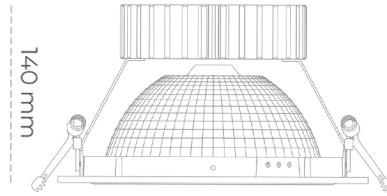

DOWNLIGHT SHERIFF Z 825 31W 55° BLACK BREAD ON/OFF

Article number: N206-K0002-VF825-H8-###-ZC03_800-##-###

LED	COB
Light colour	2500 [K] BREAD
CRI	80
Led chip flux	3621 [lm]
Luminous flux	2896 [lm]
System power	31 [W]
Luminaire Efficiency	93 [lm/W]
Beam angle	36°
Controller	ON/OFF
MacAdam	3 SDCM

Downlight LED

LED downlight for drop ceiling installation. Aluminium housing. Glass cover included. Available in white, black and grey. Any RAL palette colour available on enquiry. Reflector beam available: 55°. Maximum power is 37W.

LUMINAIRE

Weight	1,23 [kg]
Protection rating IP , IK , class	IP 20, IK 3,
Luminaire colour	BLACK
Cover	Glass
Operating voltage	220-240V 50-60Hz

Note: All data are typical values. Tolerance of measurements +/-10% System features may change with product improvements due to technical advances.