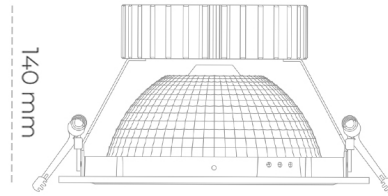

DOWNLIGHT SHERIFF Z 930 35W 55° BLACK | ON/OFF

Article number: N206-K0002-RF930-H8-###-ZC03_900-##-###

LED	COB
Light colour	3000 [K]
CRI	90
Led chip flux	4150 [lm]
Luminous flux	3320 [lm]
System power	35 [W]
Luminaire Efficiency	95 [lm/W]
Beam angle	36°
Controller	ON/OFF
MacAdam	3 SDCM

Downlight LED

LED downlight for drop ceiling installation. Aluminium housing. Glass cover included. Available in white, black and grey. Any RAL palette colour available on enquiry. Reflector beam available: 55°. Maximum power is 37W.

LUMINAIRE

Weight	1,23 [kg]
Protection rating IP , IK , class	IP 20, IK 3,
Luminaire colour	BLACK
Cover	Glass
Operating voltage	220-240V 50-60Hz

Note: All data are typical values. Tolerance of measurements +/-10% System features may change with product improvements due to technical advances.