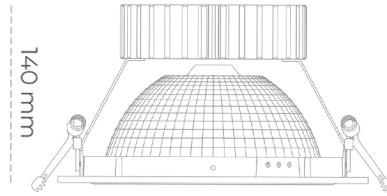

DOWNLIGHT SHERIFF Z 930 31W 55° BLACK | ON/OFF

Article number: N206-K0002-RF930-H8-###-ZC03_800-##-###

LED	COB
Light colour	3000 [K]
CRI	90
Led chip flux	3688 [lm]
Luminous flux	2950 [lm]
System power	31 [W]
Luminaire Efficiency	95 [lm/W]
Beam angle	36°
Controller	ON/OFF
MacAdam	3 SDCM

Downlight LED

LED downlight for drop ceiling installation. Aluminium housing. Glass cover included. Available in white, black and grey. Any RAL palette colour available on enquiry. Reflector beam available: 55°. Maximum power is 37W.

LUMINAIRE

Weight	1,23 [kg]
Protection rating IP , IK , class	IP 20, IK 3,
Luminaire colour	BLACK
Cover	Glass
Operating voltage	220-240V 50-60Hz

Note: All data are typical values. Tolerance of measurements +/-10% System features may change with product improvements due to technical advances.