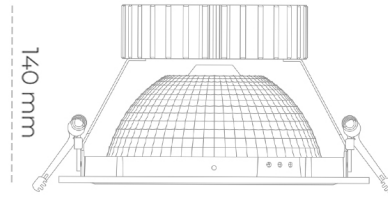

DOWNLIGHT SHERIFF Z 930 25W 55° BLACK | ON/OFF

Article number: N206-K0002-RF930-H8-###-ZC02_650-##-###

LED	COB
Light colour	3000 [K]
CRI	90
Led chip flux	2997 [lm]
Luminous flux	2397 [lm]
System power	25 [W]
Luminaire Efficiency	96 [lm/W]
Beam angle	36°
Controller	ON/OFF
MacAdam	3 SDCM

Downlight LED

LED downlight for drop ceiling installation. Aluminium housing. Glass cover included. Available in white, black and grey. Any RAL palette colour available on enquiry. Reflector beam available: 55°. Maximum power is 37W.

LUMINAIRE

Weight	1,23 [kg]
Protection rating IP , IK , class	IP 20, IK 3,
Luminaire colour	BLACK
Cover	Glass
Operating voltage	220-240V 50-60Hz

Note: All data are typical values. Tolerance of measurements +/-10% System features may change with product improvements due to technical advances.