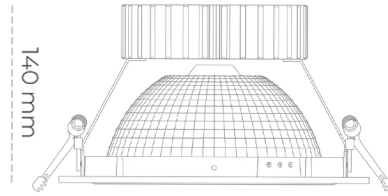

DOWNLIGHT SHERIFF Z 930 14W 55° BLACK | ON/OFF

Article number: N206-K0002-RF930-H8-###-ZC01_350-##-###

LED	COB
Light colour	3000 [K]
CRI	90
Led chip flux	1613 [lm]
Luminous flux	1290 [lm]
System power	14 [W]
Luminaire Efficiency	92 [lm/W]
Beam angle	36°
Controller	ON/OFF
MacAdam	3 SDCM

Downlight LED

LED downlight for drop ceiling installation. Aluminium housing. Glass cover included. Available in white, black and grey. Any RAL palette colour available on enquiry. Reflector beam available: 55°. Maximum power is 37W.

LUMINAIRE

Weight	1,23 [kg]
Protection rating IP , IK , class	IP 20, IK 3,
Luminaire colour	BLACK
Cover	Glass
Operating voltage	220-240V 50-60Hz

Note: All data are typical values. Tolerance of measurements +/-10% System features may change with product improvements due to technical advances.