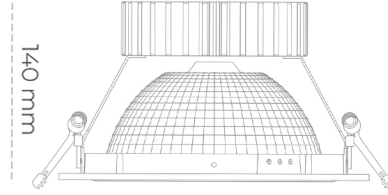

DOWNLIGHT SHERIFF Z 930 14W 55° BLACK | ON/OFF

LED	COB
Light colour	3000 [K] |
CRI	90
Led chip flux	1613 [lm]
Luminous flux	1290 [lm]
System power	14 [W]
Luminaire Efficiency	92 [lm/W]
Beam angle	36°
Controller	ON/OFF
MacAdam	3 SDCM

Downlight LED

LED downlight for drop ceiling installation. Aluminium housing. Glass cover included. Available in white, black and grey. Any RAL palette colour available on enquiry. Reflector beam available: 55°. Maximum power is 37W.

LUMINAIRE

Weight	1,23 [kg]
Protection rating IP , IK , class	IP 20, IK 3,
Luminaire colour	BLACK
Cover	Glass
Operating voltage	220-240V 50-60Hz

Note: All data are typical values. Tolerance of measurements +/-10% System features may change with product improvements due to technical advances.

OPTIONS

RAL colours on enquiry, Casambi on enquiry, DALI on enquiry, Phase-cut dimming on enquiry.

Generated: 16.07.2024

+48 32 388 80 00

www.cora.pl
cora@cora.pl

Street: Ignatza Hakuby 18
41-914 Bytom, Polska