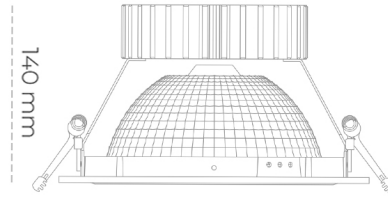

DOWNLIGHT SHERIFF Z 927 31W 55° BLACK | ON/OFF

Article number: N206-K0002-RF927-H8-###-ZC03_800-##-###

LED	COB
Light colour	2700 [K]
CRI	80
Led chip flux	3555 [lm]
Luminous flux	2844 [lm]
System power	31 [W]
Luminaire Efficiency	92 [lm/W]
Beam angle	ON/OFF
Controller	3 SDCM
MacAdam	

Downlight LED

LED downlight for drop ceiling installation. Aluminium housing. Glass cover included. Available in white, black and grey. Any RAL palette colour available on enquiry. Reflector beam available: 55°. Maximum power is 37W.

LUMINAIRE

Weight	1,23 [kg]
Protection rating IP , IK , class	IP 20, IK 3,
Luminaire colour	WHITE
Cover	Glass
Operating voltage	220-240V 50-60Hz

Note: All data are typical values. Tolerance of measurements +/-10% System features may change with product improvements due to technical advances.