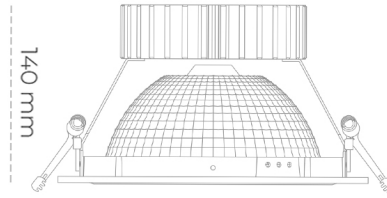

DOWNLIGHT SHERIFF Z 927 23W 55° BLACK | ON/OFF

Article number: N206-K0002-RF927-H8-###-ZC02_600-##-###

| | |
|----------------------|-----------|
| LED | COB |
| Light colour | 2700 [K] |
| CRI | 80 |
| Led chip flux | 2667 [lm] |
| Luminous flux | 2133 [lm] |
| System power | 23 [W] |
| Luminaire Efficiency | 93 [lm/W] |
| Beam angle | 36° |
| Controller | ON/OFF |
| MacAdam | 3 SDCM |

Downlight LED

LED downlight for drop ceiling installation. Aluminium housing. Glass cover included. Available in white, black and grey. Any RAL palette colour available on enquiry. Reflector beam available: 55°. Maximum power is 37W.

LUMINAIRE

| | |
|-----------------------------------|------------------|
| Weight | 1,23 [kg] |
| Protection rating IP , IK , class | IP 20, IK 3, |
| Luminaire colour | BLACK |
| Cover | Glass |
| Operating voltage | 220-240V 50-60Hz |