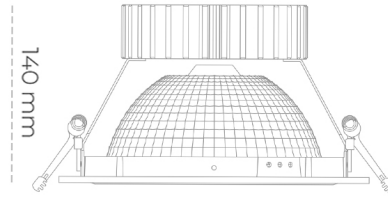

## DOWNLIGHT SHERIFF Z 927 14W 55° BLACK | ON/OFF

Article number: N206-K0002-RF927-H8-###-ZC01\_350-##-###

LED	COB
Light colour	2700 [K]
CRI	80
Led chip flux	1555 [lm]
Luminous flux	1244 [lm]
System power	14 [W]
Luminaire Efficiency	89 [lm/W]
Beam angle	ON/OFF
Controller	3 SDCM
MacAdam	

### Downlight LED

LED downlight for drop ceiling installation. Aluminium housing. Glass cover included. Available in white, black and grey. Any RAL palette colour available on enquiry. Reflector beam available: 55°. Maximum power is 37W.

### LUMINAIRE

Weight	1,23 [kg]
Protection rating IP , IK , class	IP 20, IK 3,
Luminaire colour	WHITE
Cover	Glass
Operating voltage	220-240V 50-60Hz

Note: All data are typical values. Tolerance of measurements +/-10% System features may change with product improvements due to technical advances.