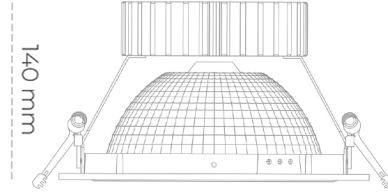

DOWNLIGHT SHERIFF Z 850 35W 55° BLACK | ON/OFF

LED	COB
Light colour	5000 [K] |
CRI	80
Led chip flux	5212 [lm]
Luminous flux	4169 [lm]
System power	35 [W]
Luminaire Efficiency	119 [lm/W]
Beam angle	36°
Controller	ON/OFF
MacAdam	3 SDCM

Downlight LED

LED downlight for drop ceiling installation. Aluminium housing. Glass cover included. Available in white, black and grey. Any RAL palette colour available on enquiry. Reflector beam available: 55°. Maximum power is 37W.

LUMINAIRE

Weight	1,23 [kg]
Protection rating IP , IK , class	IP 20, IK 3,
Luminaire colour	BLACK
Cover	Glass
Operating voltage	220-240V 50-60Hz

Note: All data are typical values. Tolerance of measurements +/-10% System features may change with product improvements due to technical advances.

OPTIONS

RAL colours on enquiry, Casambi on enquiry, DALI on enquiry, Phase-cut dimming on enquiry.

Generated: 29.06.2024

+48 32 388 80 00

www.cora.pl
cora@cora.pl

Street: Ignatza Hakuby 18
41-914 Bytom, Polska