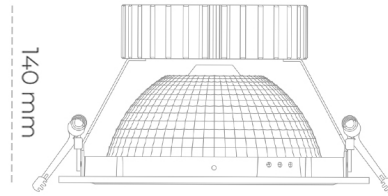

DOWNLIGHT SHERIFF Z 850 23W 55° BLACK | ON/OFF

Article number: N206-K0002-RF850-H8-###-ZC02_600-##-###

LED	COB
Light colour	5000 [K]
CRI	80
Led chip flux	3475 [lm]
Luminous flux	2780 [lm]
System power	23 [W]
Luminaire Efficiency	121 [lm/W]
Beam angle	36°
Controller	ON/OFF
MacAdam	3 SDCM

Downlight LED

LED downlight for drop ceiling installation. Aluminium housing. Glass cover included. Available in white, black and grey. Any RAL palette colour available on enquiry. Reflector beam available: 55°. Maximum power is 37W.

LUMINAIRE

Weight	1,23 [kg]
Protection rating IP , IK , class	IP 20, IK 3,
Luminaire colour	BLACK
Cover	Glass
Operating voltage	220-240V 50-60Hz

Note: All data are typical values. Tolerance of measurements +/-10% System features may change with product improvements due to technical advances.