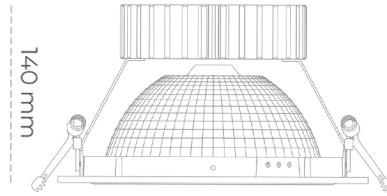

DOWNLIGHT SHERIFF Z 840 31W 55° BLACK | ON/OFF

Article number: N206-K0002-RF840-H8-###-ZC03_800-##-###

LED	COB
Light colour	4000 [K]
CRI	80
Led chip flux	4542 [lm]
Luminous flux	3633 [lm]
System power	31 [W]
Luminaire Efficiency	117 [lm/W]
Beam angle	36°
Controller	ON/OFF
MacAdam	3 SDCM

Downlight LED

LED downlight for drop ceiling installation. Aluminium housing. Glass cover included. Available in white, black and grey. Any RAL palette colour available on enquiry. Reflector beam available: 55°. Maximum power is 37W.

LUMINAIRE

Weight	1,23 [kg]
Protection rating IP , IK , class	IP 20, IK 3,
Luminaire colour	BLACK
Cover	Glass
Operating voltage	220-240V 50-60Hz

Note: All data are typical values. Tolerance of measurements +/-10% System features may change with product improvements due to technical advances.