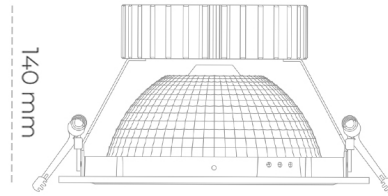

DOWNLIGHT SHERIFF Z 840 19W 55° BLACK | ON/OFF

Article number: N206-K0002-RF840-H8-###-ZC01_500-##-###

LED	COB
Light colour	4000 [K]
CRI	80
Led chip flux	2839 [lm]
Luminous flux	2271 [lm]
System power	19 [W]
Luminaire Efficiency	120 [lm/W]
Beam angle	36°
Controller	ON/OFF
MacAdam	3 SDCM

Downlight LED

LED downlight for drop ceiling installation. Aluminium housing. Glass cover included. Available in white, black and grey. Any RAL palette colour available on enquiry. Reflector beam available: 55°. Maximum power is 37W.

LUMINAIRE

Weight	1,23 [kg]
Protection rating IP , IK , class	IP 20, IK 3,
Luminaire colour	BLACK
Cover	Glass
Operating voltage	220-240V 50-60Hz

Note: All data are typical values. Tolerance of measurements +/-10% System features may change with product improvements due to technical advances.