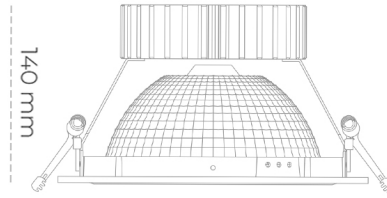

DOWNLIGHT SHERIFF Z 835 21W 55° BLACK | ON/OFF

LED	COB
Light colour	3500 [K] |
CRI	80
Led chip flux	3061 [lm]
Luminous flux	2448 [lm]
System power	21 [W]
Luminaire Efficiency	117 [lm/W]
Beam angle	36°
Controller	ON/OFF
MacAdam	3 SDCM

Downlight LED

LED downlight for drop ceiling installation. Aluminium housing. Glass cover included. Available in white, black and grey. Any RAL palette colour available on enquiry. Reflector beam available: 55°. Maximum power is 37W.

LUMINAIRE

Weight	1,23 [kg]
Protection rating IP , IK , class	IP 20, IK 3,
Luminaire colour	BLACK
Cover	Glass
Operating voltage	220-240V 50-60Hz

Note: All data are typical values. Tolerance of measurements +/-10% System features may change with product improvements due to technical advances.

OPTIONS

RAL colours on enquiry, Casambi on enquiry, DALI on enquiry, Phase-cut dimming on enquiry.

Generated: 26.06.2024

+48 32 388 80 00

www.cora.pl
cora@cora.pl

Street: Ignatza Hakuby 18
41-914 Bytom, Polska