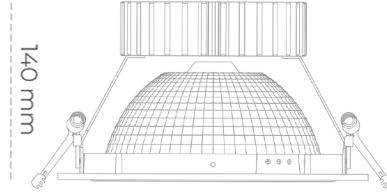

DOWNLIGHT SHERIFF Z 835 19W 55° BLACK | ON/OFF

LED	COB
Light colour	3500 [K] |
CRI	80
Led chip flux	2783 [lm]
Luminous flux	2226 [lm]
System power	19 [W]
Luminaire Efficiency	117 [lm/W]
Beam angle	ON/OFF
Controller	3 SDCM
MacAdam	

Downlight LED

LED downlight for drop ceiling installation. Aluminium housing. Glass cover included. Available in white, black and grey. Any RAL palette colour available on enquiry. Reflector beam available: 55°. Maximum power is 37W.

LUMINAIRE

Weight	1,23 [kg]
Protection rating IP , IK , class	IP 20, IK 3,
Luminaire colour	WHITE
Cover	Glass
Operating voltage	220-240V 50-60Hz

Note: All data are typical values. Tolerance of measurements +/-10% System features may change with product improvements due to technical advances.

OPTIONS

RAL colours on enquiry, Casambi on enquiry, DALI on enquiry, Phase-cut dimming on enquiry.

Generated: 17.09.2024

+48 32 388 80 00

www.cora.pl
cora@cora.pl

Street: Ignatza Hakuby 18
41-914 Bytom, Polska