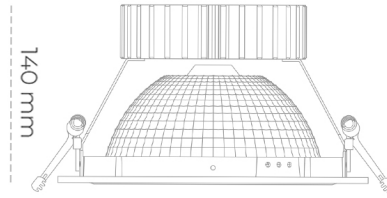

DOWNLIGHT SHERIFF Z 830 31W 55° BLACK | ON/OFF

Article number: N206-K0002-RF830-H8-###-ZC03_800-##-###

LED	COB
Light colour	3000 [K]
CRI	80
Led chip flux	4355 [lm]
Luminous flux	3484 [lm]
System power	31 [W]
Luminaire Efficiency	112 [lm/W]
Beam angle	36°
Controller	ON/OFF
MacAdam	3 SDCM

Downlight LED

LED downlight for drop ceiling installation. Aluminium housing. Glass cover included. Available in white, black and grey. Any RAL palette colour available on enquiry. Reflector beam available: 55°. Maximum power is 37W.

LUMINAIRE

Weight	1,23 [kg]
Protection rating IP , IK , class	IP 20, IK 3,
Luminaire colour	BLACK
Cover	Glass
Operating voltage	220-240V 50-60Hz

Note: All data are typical values. Tolerance of measurements +/-10% System features may change with product improvements due to technical advances.