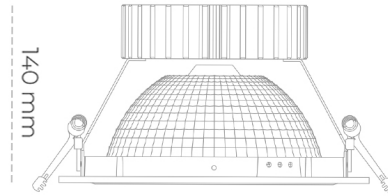

## DOWNLIGHT SHERIFF Z 830 19W 55° BLACK | ON/OFF

Article number: N206-K0002-RF830-H8-###-ZC01\_500-##-###

LED	COB
Light colour	3000 [K]
CRI	80
Led chip flux	2722 [lm]
Luminous flux	2177 [lm]
System power	19 [W]
Luminaire Efficiency	115 [lm/W]
Beam angle	36°
Controller	ON/OFF
MacAdam	3 SDCM

### Downlight LED

LED downlight for drop ceiling installation. Aluminium housing. Glass cover included. Available in white, black and grey. Any RAL palette colour available on enquiry. Reflector beam available: 55°. Maximum power is 37W.

### LUMINAIRE

Weight	1,23 [kg]
Protection rating IP , IK , class	IP 20, IK 3,
Luminaire colour	BLACK
Cover	Glass
Operating voltage	220-240V 50-60Hz

Note: All data are typical values. Tolerance of measurements +/-10% System features may change with product improvements due to technical advances.