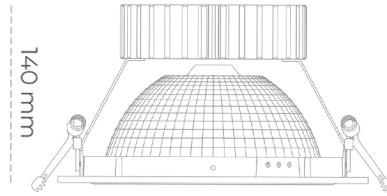

DOWNLIGHT SHERIFF Z 827 27W 55° BLACK | ON/OFF

Article number: N206-K0002-RF827-H8-###-ZC02_700-##-###

LED	COB
Light colour	2700 [K]
CRI	80
Led chip flux	3772 [lm]
Luminous flux	3017 [lm]
System power	27 [W]
Luminaire Efficiency	112 [lm/W]
Beam angle	36°
Controller	ON/OFF
MacAdam	3 SDCM

Downlight LED

LED downlight for drop ceiling installation. Aluminium housing. Glass cover included. Available in white, black and grey. Any RAL palette colour available on enquiry. Reflector beam available: 55°. Maximum power is 37W.

LUMINAIRE

Weight	1,23 [kg]
Protection rating IP , IK , class	IP 20, IK 3,
Luminaire colour	BLACK
Cover	Glass
Operating voltage	220-240V 50-60Hz

Note: All data are typical values. Tolerance of measurements +/-10% System features may change with product improvements due to technical advances.