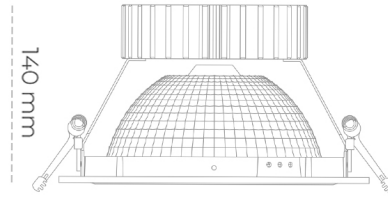

DOWNLIGHT SHERIFF Z 827 13W 55° BLACK | ON/OFF

Article number: N206-K0002-RF827-H8-###-ZC01_350-##-###

LED	COB
Light colour	2700 [K]
CRI	80
Led chip flux	1886 [lm]
Luminous flux	1508 [lm]
System power	13 [W]
Luminaire Efficiency	116 [lm/W]
Beam angle	ON/OFF
Controller	3 SDCM
MacAdam	

Downlight LED

LED downlight for drop ceiling installation. Aluminium housing. Glass cover included. Available in white, black and grey. Any RAL palette colour available on enquiry. Reflector beam available: 55°. Maximum power is 37W.

LUMINAIRE

Weight	1,23 [kg]
Protection rating IP , IK , class	IP 20, IK 3,
Luminaire colour	WHITE
Cover	Glass
Operating voltage	220-240V 50-60Hz

Note: All data are typical values. Tolerance of measurements +/-10% System features may change with product improvements due to technical advances.