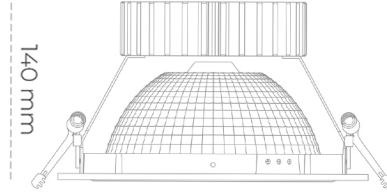

DOWNLIGHT SHERIFF Z 940 27W 55° BLACK PREMIUM WHITE ON/OFF

LED	COB
Light colour	4000 [K] PREMIUM WHITE
CRI	90
Led chip flux	3634 [lm]
Luminous flux	2907 [lm]
System power	27 [W]
Luminaire Efficiency	108 [lm/W]
Beam angle	36°
Controller	ON/OFF
MacAdam	3 SDCM

Downlight LED

LED downlight for drop ceiling installation. Aluminium housing. Glass cover included. Available in white, black and grey. Any RAL palette colour available on enquiry. Reflector beam available: 55°. Maximum power is 37W.

LUMINAIRE

Weight	1,23 [kg]
Protection rating IP , IK , class	IP 20, IK 3,
Luminaire colour	BLACK
Cover	Glass
Operating voltage	220-240V 50-60Hz

Note: All data are typical values. Tolerance of measurements +/-10% System features may change with product improvements due to technical advances.

OPTIONS

RAL colours on enquiry, Casambi on enquiry, DALI on enquiry, Phase-cut dimming on enquiry.

Generated: 26.06.2024

+48 32 388 80 00

www.cora.pl
cora@cora.pl

Street: Ignatza Hakuby 18
41-914 Bytom, Polska