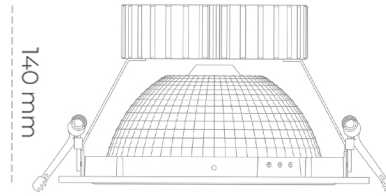

DOWNLIGHT SHERIFF Z 940 21W 55° BLACK PREMIUM WHITE ON/OFF

Article number: N206-K0002-PW940-HA-###-ZC02_550-##-###

LED	COB
Light colour	4000 [K] PREMIUM WHITE
CRI	90
Led chip flux	2912 [lm]
Luminous flux	2329 [lm]
System power	21 [W]
Luminaire Efficiency	111 [lm/W]
Beam angle	36°
Controller	ON/OFF
MacAdam	3 SDCM

Downlight LED

LED downlight for drop ceiling installation. Aluminium housing. Glass cover included. Available in white, black and grey. Any RAL palette colour available on enquiry. Reflector beam available: 55°. Maximum power is 37W.

LUMINAIRE

Weight	1,23 [kg]
Protection rating IP , IK , class	IP 20, IK 3,
Luminaire colour	BLACK
Cover	Glass
Operating voltage	220-240V 50-60Hz

Note: All data are typical values. Tolerance of measurements +/-10% System features may change with product improvements due to technical advances.