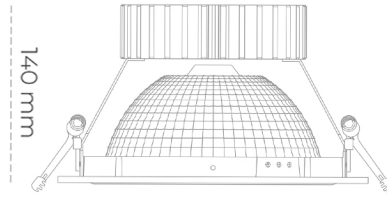

DOWNLIGHT SHERIFF Z 940 20W 55° BLACK PREMIUM WHITE ON/OFF

Article number: N206-K0002-PW940-HA-###-ZC01_500-##-###

LED	COB
Light colour	4000 [K] PREMIUM WHITE
CRI	90
Led chip flux	2663 [lm]
Luminous flux	2130 [lm]
System power	20 [W]
Luminaire Efficiency	107 [lm/W]
Beam angle	36°
Controller	ON/OFF
MacAdam	3 SDCM

Downlight LED

LED downlight for drop ceiling installation. Aluminium housing. Glass cover included. Available in white, black and grey. Any RAL palette colour available on enquiry. Reflector beam available: 55°. Maximum power is 37W.

LUMINAIRE

Weight	1,23 [kg]
Protection rating IP , IK , class	IP 20, IK 3,
Luminaire colour	BLACK
Cover	Glass
Operating voltage	220-240V 50-60Hz

Note: All data are typical values. Tolerance of measurements +/-10% System features may change with product improvements due to technical advances.