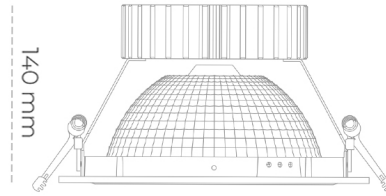

DOWNLIGHT SHERIFF Z 940 11W 55° BLACK PREMIUM WHITE ON/OFF

Article number: N206-K0002-PW940-HA-###-ZC01_250-##-###

LED	COB
Light colour	4000 [K] PREMIUM WHITE
CRI	90
Led chip flux	1343 [lm]
Luminous flux	1074 [lm]
System power	11 [W]
Luminaire Efficiency	98 [lm/W]
Beam angle	36°
Controller	ON/OFF
MacAdam	3 SDCM

Downlight LED

LED downlight for drop ceiling installation. Aluminium housing. Glass cover included. Available in white, black and grey. Any RAL palette colour available on enquiry. Reflector beam available: 55°. Maximum power is 37W.

LUMINAIRE

Weight	1,23 [kg]
Protection rating IP , IK , class	IP 20, IK 3,
Luminaire colour	BLACK
Cover	Glass
Operating voltage	220-240V 50-60Hz

Note: All data are typical values. Tolerance of measurements +/-10% System features may change with product improvements due to technical advances.