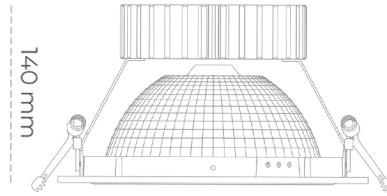

DOWNLIGHT SHERIFF Z 930 25W 55° BLACK PREMIUM COLOR ON/OFF

Article number: N206-K0002-PC930-HA-###-ZC02_650-##-###

LED	COB
Light colour	3000 [K] PREMIUM COLOR
CRI	90
Led chip flux	2776 [lm]
Luminous flux	2220 [lm]
System power	25 [W]
Luminaire Efficiency	89 [lm/W]
Beam angle	36°
Controller	ON/OFF
MacAdam	3 SDCM

Downlight LED

LED downlight for drop ceiling installation. Aluminium housing. Glass cover included. Available in white, black and grey. Any RAL palette colour available on enquiry. Reflector beam available: 55°. Maximum power is 37W.

LUMINAIRE

Weight	1,23 [kg]
Protection rating IP , IK , class	IP 20, IK 3,
Luminaire colour	BLACK
Cover	Glass
Operating voltage	220-240V 50-60Hz

Note: All data are typical values. Tolerance of measurements +/-10% System features may change with product improvements due to technical advances.