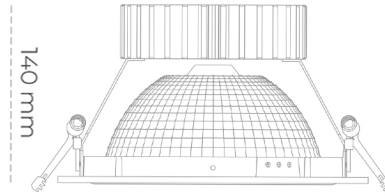

DOWNLIGHT SHERIFF Z 930 23W 55° BLACK PREMIUM COLOR ON/OFF

Article number: N206-K0002-PC930-HA-###-ZC02_600-##-###

LED	COB
Light colour	3000 [K] PREMIUM COLOR
CRI	90
Led chip flux	2588 [lm]
Luminous flux	2070 [lm]
System power	23 [W]
Luminaire Efficiency	90 [lm/W]
Beam angle	36°
Controller	ON/OFF
MacAdam	3 SDCM

Downlight LED

LED downlight for drop ceiling installation. Aluminium housing. Glass cover included. Available in white, black and grey. Any RAL palette colour available on enquiry. Reflector beam available: 55°. Maximum power is 37W.

LUMINAIRE

Weight	1,23 [kg]
Protection rating IP , IK , class	IP 20, IK 3,
Luminaire colour	BLACK
Cover	Glass
Operating voltage	220-240V 50-60Hz

Note: All data are typical values. Tolerance of measurements +/-10% System features may change with product improvements due to technical advances.