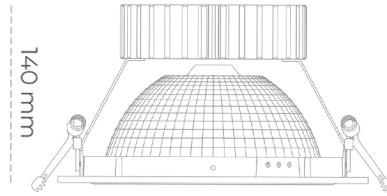

DOWNLIGHT SHERIFF Z 930 21W 55° BLACK PREMIUM COLOR ON/OFF

Article number: N206-K0002-PC930-HA-##-ZC02_550-##-###

LED	COB
Light colour	3000 [K] PREMIUM COLOR
CRI	90
Led chip flux	2396 [lm]
Luminous flux	1916 [lm]
System power	21 [W]
Luminaire Efficiency	91 [lm/W]
Beam angle	36°
Controller	ON/OFF
MacAdam	3 SDCM

Downlight LED

LED downlight for drop ceiling installation. Aluminium housing. Glass cover included. Available in white, black and grey. Any RAL palette colour available on enquiry. Reflector beam available: 55°. Maximum power is 37W.

LUMINAIRE

Weight	1,23 [kg]
Protection rating IP , IK , class	IP 20, IK 3,
Luminaire colour	BLACK
Cover	Glass
Operating voltage	220-240V 50-60Hz

Note: All data are typical values. Tolerance of measurements +/-10% System features may change with product improvements due to technical advances.