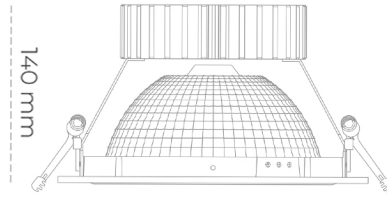

DOWNLIGHT SHERIFF Z 935 31W 55° BLACK PREMIUM WHITE ON/OFF

Article number: N206-K0002-HE935-HA-###-ZC03_800-##-###

LED	COB
Light colour	3500 [K] PREMIUM WHITE
CRI	90
Led chip flux	4038 [lm]
Luminous flux	3230 [lm]
System power	31 [W]
Luminaire Efficiency	104 [lm/W]
Beam angle	36°
Controller	ON/OFF
MacAdam	3 SDCM

Downlight LED

LED downlight for drop ceiling installation. Aluminium housing. Glass cover included. Available in white, black and grey. Any RAL palette colour available on enquiry. Reflector beam available: 55°. Maximum power is 37W.

LUMINAIRE

Weight	1,23 [kg]
Protection rating IP , IK , class	IP 20, IK 3,
Luminaire colour	BLACK
Cover	Glass
Operating voltage	220-240V 50-60Hz

Note: All data are typical values. Tolerance of measurements +/-10% System features may change with product improvements due to technical advances.